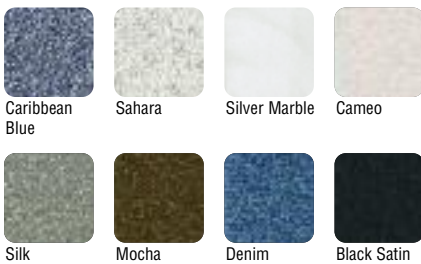

COULEURS DE COQUE

HABILLAGES

Seats

Lounger

Capacity

Jets

CD System

Electrical