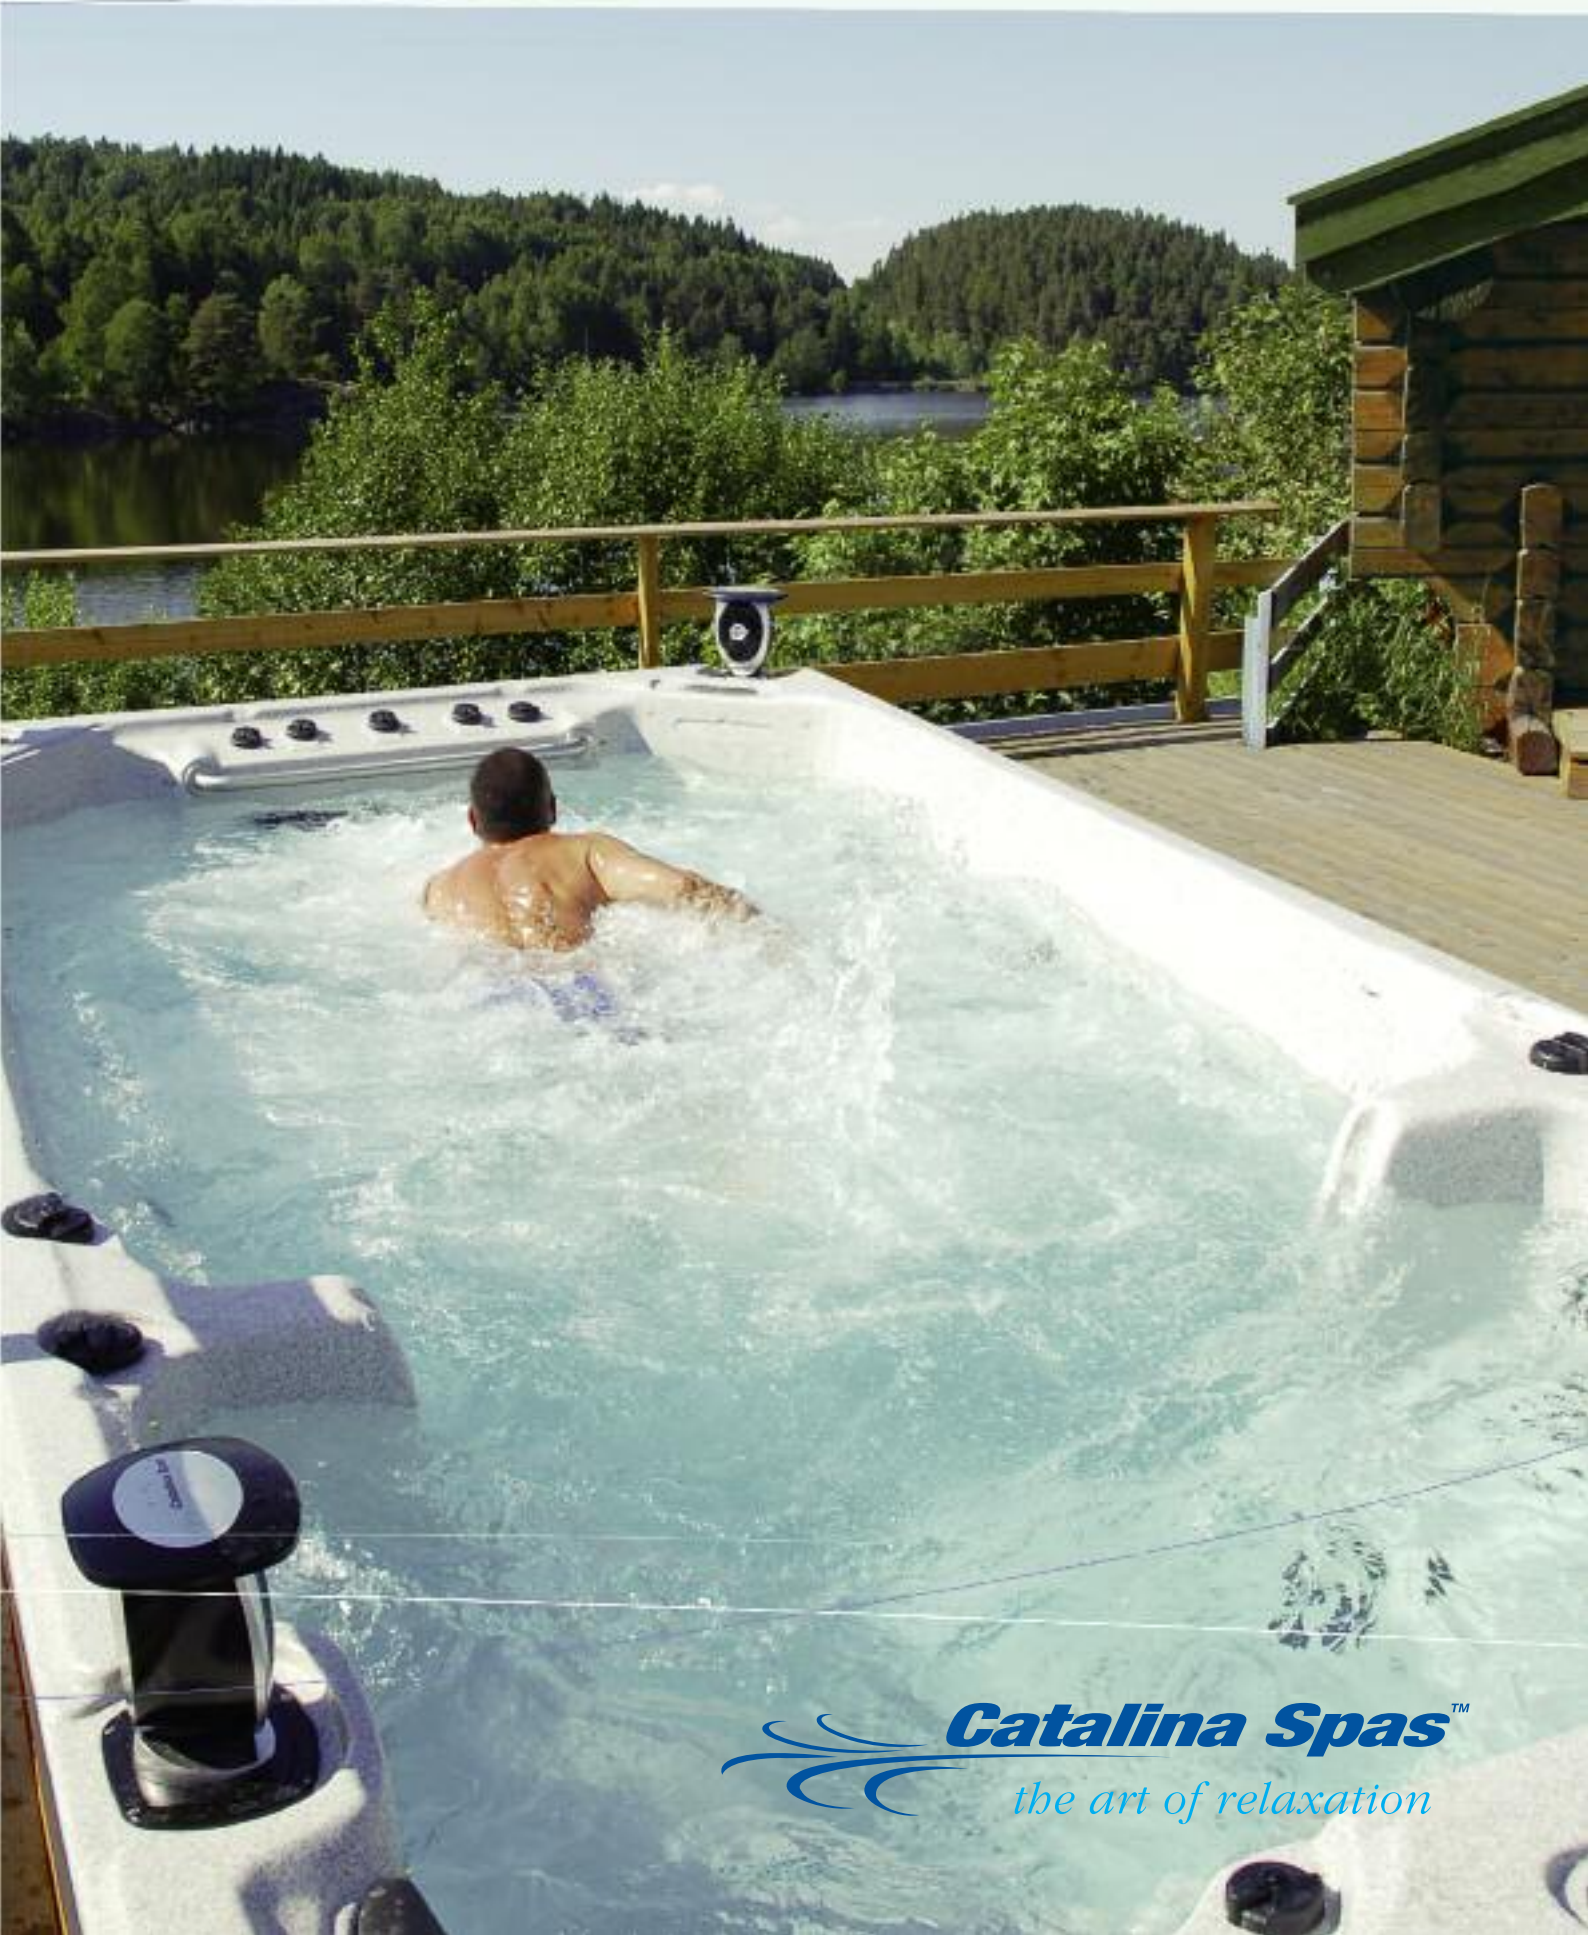

CATALINA SPAS WELLNESS SERIES

Swimming, Fitness, Relaxation, Therapy.

Catalina Spas™
the art of relaxation