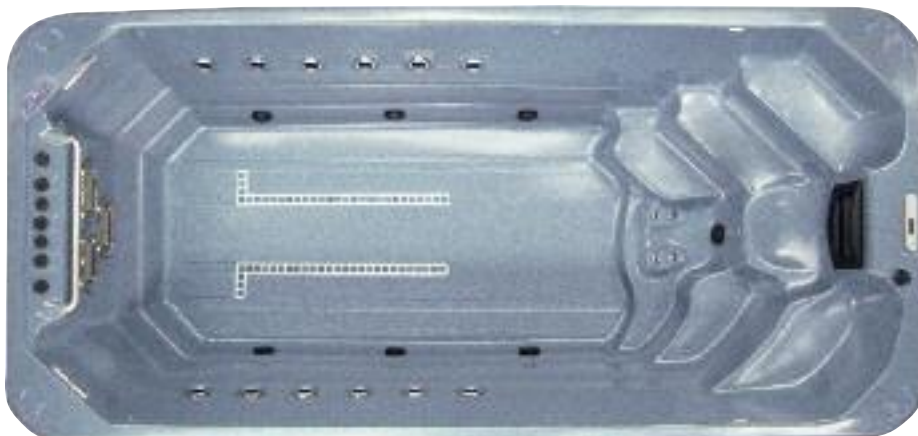

16' SWIM TRAINER / SWIM TRAINER ELITE

3 Seats	6180 L Capacity	19 S/Steel jets	i-Pod MP3 CD System*	50A Electrical	100 sq ft Filter size	12kW Heater

*Elite models only

- Dimensions: 2286 x 4877 x 1320 mm
- 1 x 2.5 HP 2 Speed Pump (1.87 kW)
- 3 x 3HP Boost High Flow Pumps (2.24 kW)
- Overlap Shell Finish
- Waterproof Spa Base
- Corona/Mazzei Ozone System
- Balboa EL8000 Control Panel
- 6 Air Venturi Controls
- 2 Stainless Steel Waterfalls
- Single LED
- Exercise Rowing Kit
- Thermo-Pane Foam Insulation
- Deluxe UL Listed Insulation/Safety Cover

SWIMTRAINER ELITE UPGRADES (included)

- 2 LED Waterfalls
- 24 Perimeter LED Lights
- iPod Docking Upgrade
- 4 Pop-Up Speakers
- Topside Music Control

SPECIAL 4-TREAD ACCESS STEPS
AVAILABLE FOR ALL MODELS

COLOUR OPTIONS CABINET OPTION